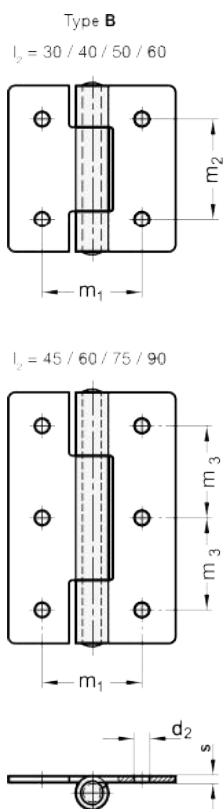

Article number: 20136NI3030B

Description: E+G Stainless steel hinge-136-NI-30-30-B

Measures

$d1 = 3$

$d2 = 3.2$

$l1 = 30$

$l2 = 30$

$m1 = 18$

$m2 = 18$

$m3 = -$

$s = 1.5$

Weight in (g) = 14